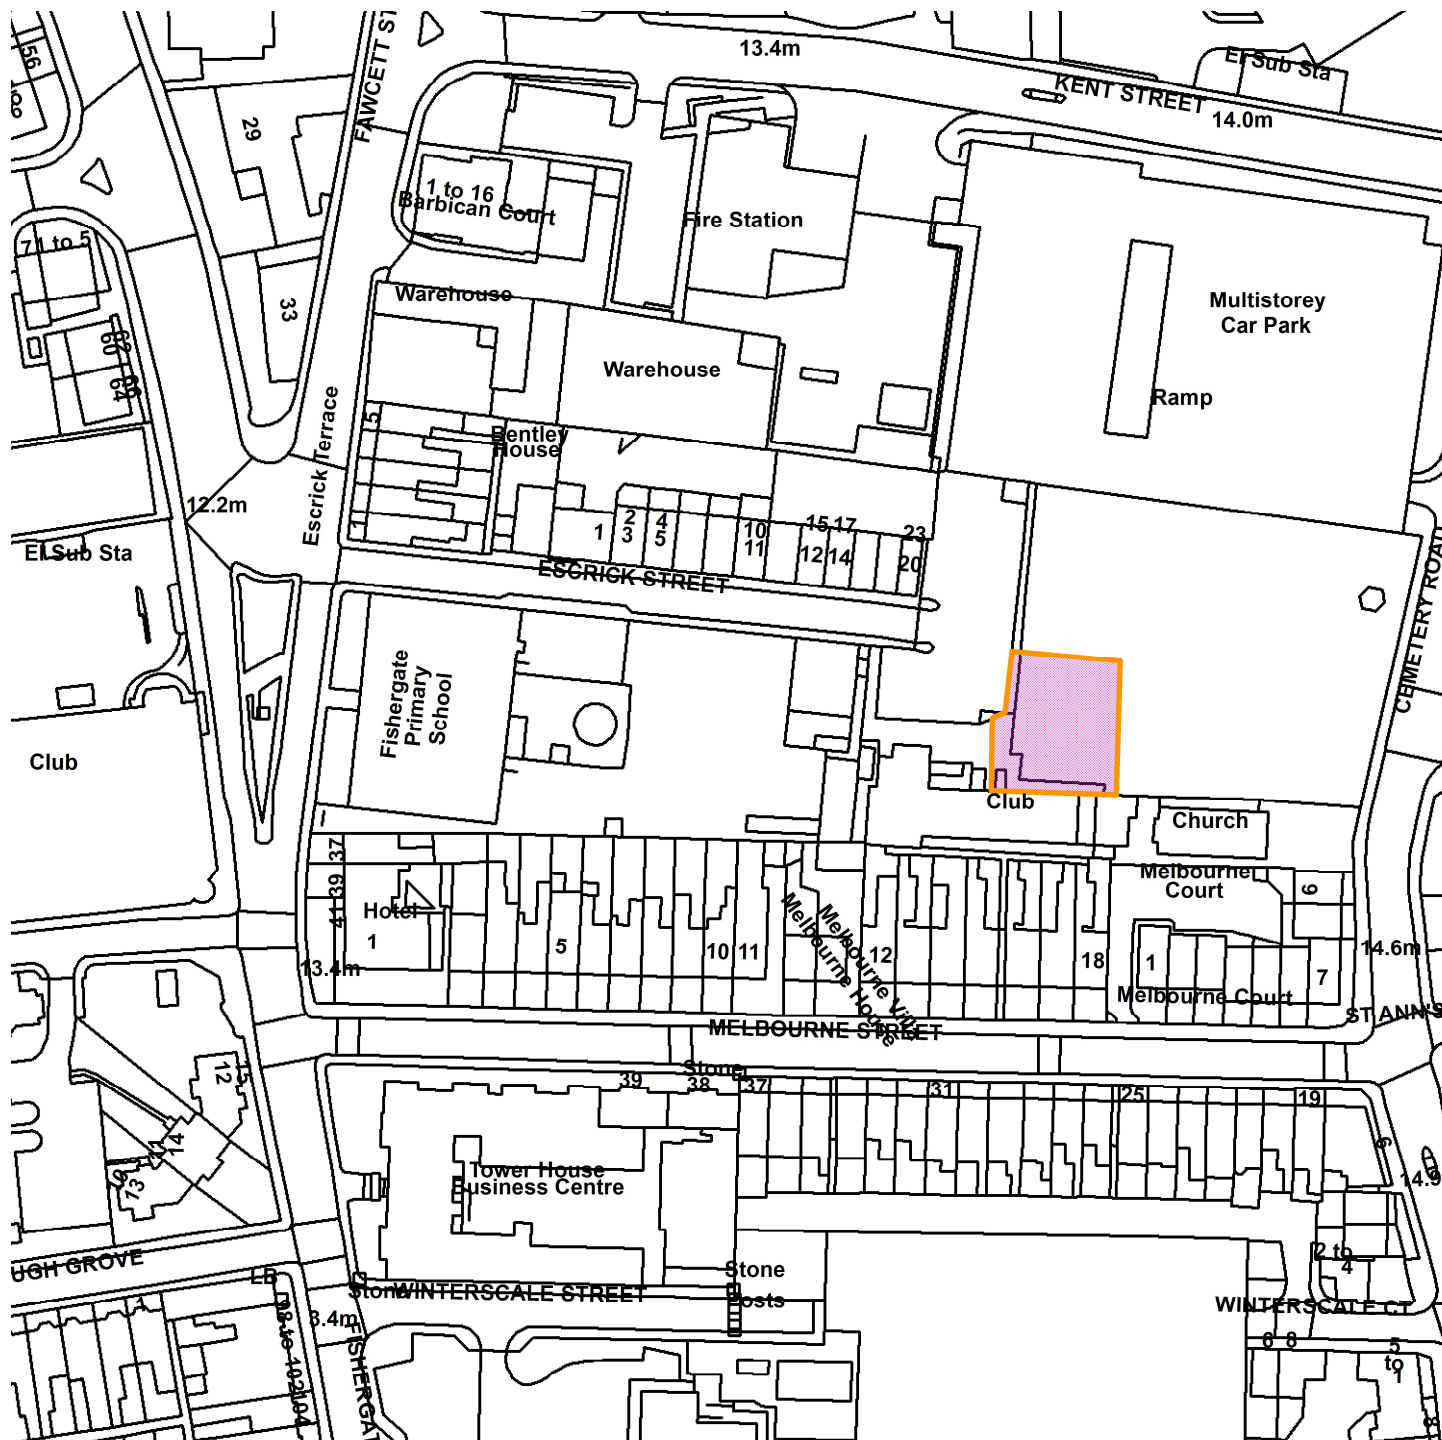

Fishergate CP School, York YO10 4AF

22/00787/GRG3

GIS by ESRI (UK)

Scale : 1:1328

Reproduced from the Ordnance Survey map with the permission of the Controller of Her Majesty's Stationery Office © Crown Copyright 2000.

Unauthorised reproduction infringes Crown Copyright and may lead to prosecution or civil proceedings.

Produced using ESRI (UK)'s MapExplorer 2.0 - <http://www.esriuk.com>

Organisation	City of York Council
Department	Directorate of Place
Comments	Site Location Plan
Date	25 November 2022
SLA Number	Not Set